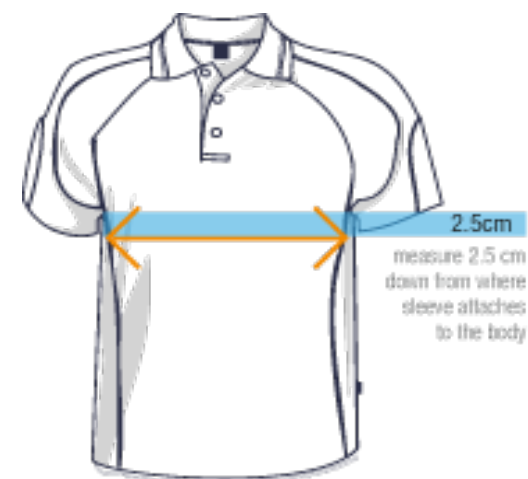

Kids Hoodie	Size						
	4	6	8	10	12	14	16
1/2 Chest Measurement (cm)	41	43	45	47	49	51	53
High Point Shoulder to Hem (cm)	53	55	57	60	62	64	66

Adult Hoodie	Size							
	XS	S	M	L	XL	XXL	3XL	5XL
1/2 Chest Measurement (cm)	54.5	56	58.5	61	63.5	66	71	76
High Point Shoulder to Hem (cm)	69	73	75	77	79	81	83	91

Kids Polo	Size					
	6	8	10	12	14	16
1/2 Chest Measurement (cm)	38	40	42	44	46	49
High Point Shoulder to Hem (cm)	52	55	58	61	64	67

Mens Polo	Size						
	S	M	L	XL	XXL	3XL	5XL
1/2 Chest Measurement (cm)	52	54.5	57	59.5	62	64.5	72
High Point Shoulder to Hem (cm)	69	71	73	75	77	79	81

Ladies Polo	Size									
	8	10	12	14	16	18	20	22	24	26
1/2 Chest Measurement (cm)	45	47.5	50	52.5	55	57.5	60	64.5	69.5	74.5
High Point Shoulder to Hem (cm)	61	63	65	67	69	71	72	73	74	74

HALF CHEST MEASUREMENT